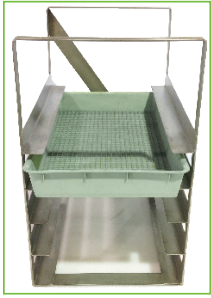

Configuration Options | Accessories

Customer

Room

Quantity

SMARTSINK OPTIONAL ACCESSORIES

Under Sink Tray Racking

YES NO

Corner Under-Bench Chemical Rack

YES NO

(Add details in 'Notes')

Flat Splashback Shelf (high)

YES NO

50cm 80cm

Splashback Tray (lower)

YES NO

50cm 80cm

Full-Length Under Sink Shelf

YES NO

Benchtop depth

600mm

700mm

BENCH SIZE & BOWL SHAPE

- | | | |
|---------------------------|---|--------------------------------------|
| 1350mm bench, Single Bowl | <input type="checkbox"/> Circular | <input type="checkbox"/> Rectangular |
| 1750mm bench, Single Bowl | <input type="checkbox"/> Circular | <input type="checkbox"/> Rectangular |
| 1750mm bench, Double Bowl | <input type="checkbox"/> Circular | <input type="checkbox"/> Rectangular |
| 1950mm bench, Single Bowl | <input type="checkbox"/> Circular | <input type="checkbox"/> Rectangular |
| 1950mm bench, Double Bowl | <input type="checkbox"/> Circular | <input type="checkbox"/> Rectangular |
| 2200mm bench, Single Bowl | <input type="checkbox"/> Circular | <input type="checkbox"/> Rectangular |
| 2200mm bench Double Bowl | <input type="checkbox"/> Circular | <input type="checkbox"/> Rectangular |
| 2600mm bench, Single Bowl | <input type="checkbox"/> Circular | <input type="checkbox"/> Rectangular |
| 2600mm bench, Double Bowl | <input type="checkbox"/> Circular | <input type="checkbox"/> Rectangular |
| Customised Bench Size | <input type="checkbox"/> (Add details in 'Notes' below) | |

BOWL OPTIONS

Circular Bowls available 550mm diameter x 175mm deep only.

Rectangular Bowls available: 175mm deep 250mm deep

Rectangular Bowl length: _____mm Rectangular Bowl width: _____mm

CONFIGURATION OPTIONS