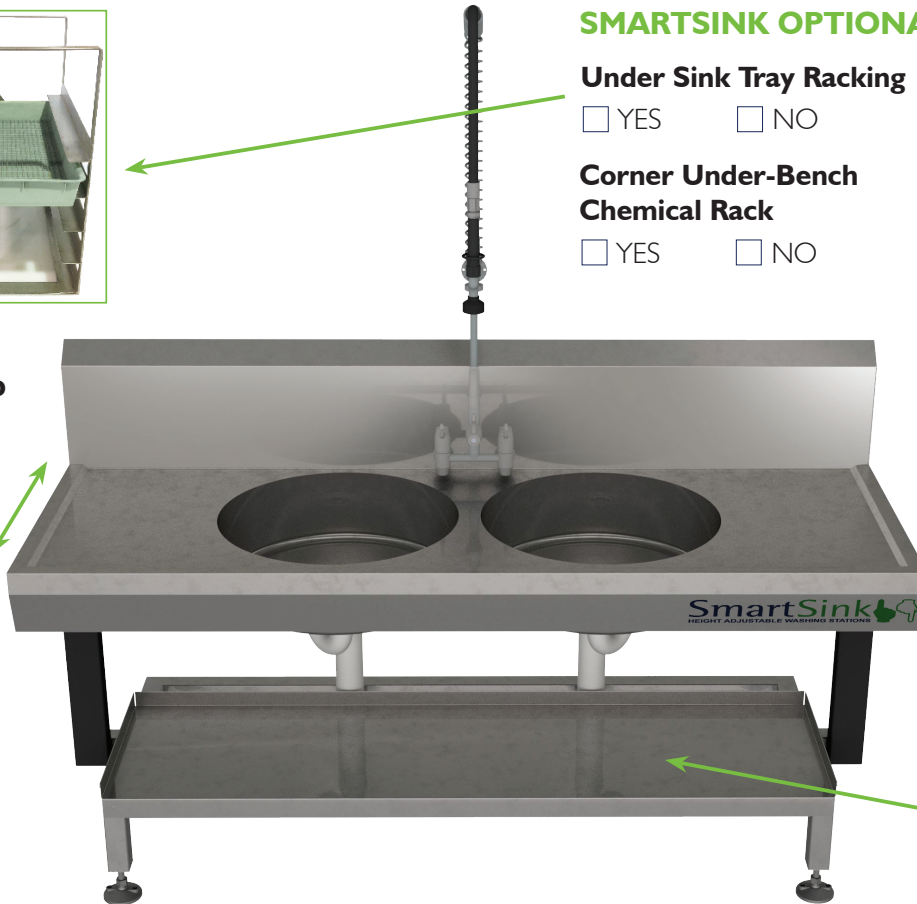

Configuration Options | Accessories

Customer

Room

Quantity

SMARTSINK OPTIONAL ACCESSORIES

Under Sink Tray Racking

YES NO

Corner Under-Bench Chemical Rack

YES NO

(Add details in 'Notes')

Flat Splashback Shelf (high)

YES NO

50cm 80cm

Splashback Tray (lower)

YES NO

50cm 80cm

Full-Length Under Sink Shelf

YES NO

Benchtop depth

600mm

700mm

BENCH SIZE & BOWL SHAPE

- | | | |
|---------------------------|---|--------------------------------------|
| 1350mm bench, Single Bowl | <input type="checkbox"/> Circular | <input type="checkbox"/> Rectangular |
| 1750mm bench, Single Bowl | <input type="checkbox"/> Circular | <input type="checkbox"/> Rectangular |
| 1750mm bench, Double Bowl | <input type="checkbox"/> Circular | <input type="checkbox"/> Rectangular |
| 1950mm bench, Single Bowl | <input type="checkbox"/> Circular | <input type="checkbox"/> Rectangular |
| 1950mm bench, Double Bowl | <input type="checkbox"/> Circular | <input type="checkbox"/> Rectangular |
| 2200mm bench, Single Bowl | <input type="checkbox"/> Circular | <input type="checkbox"/> Rectangular |
| 2200mm bench Double Bowl | <input type="checkbox"/> Circular | <input type="checkbox"/> Rectangular |
| 2600mm bench, Single Bowl | <input type="checkbox"/> Circular | <input type="checkbox"/> Rectangular |
| 2600mm bench, Double Bowl | <input type="checkbox"/> Circular | <input type="checkbox"/> Rectangular |
| Customised Bench Size | <input type="checkbox"/> (Add details in 'Notes' below) | |

BOWL OPTIONS

Circular Bowls available 550mm diameter x 175mm deep only.

Rectangular Bowls available: 175mm deep 250mm deep

Rectangular Bowl length: _____mm Rectangular Bowl width: _____mm

CONFIGURATION OPTIONS